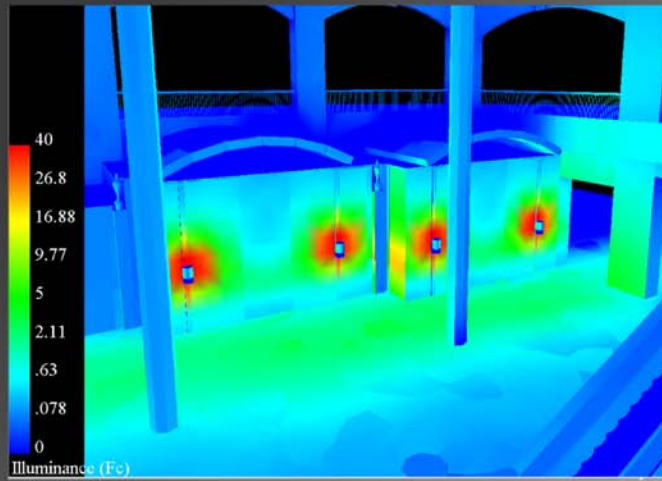

March 21- 10 AM, 2 PM, 6 PM

December 21- 10 AM, 2 PM, 4 PM

June 21- 10 AM, 2 PM, 6 PM

2006 Howard Brandston Competition
Daylighting Study
By Kate Feato and Angela Nudy

CONCERNED

2006 Howard Brandston Competition
By Kate Feato and Angela Nudy