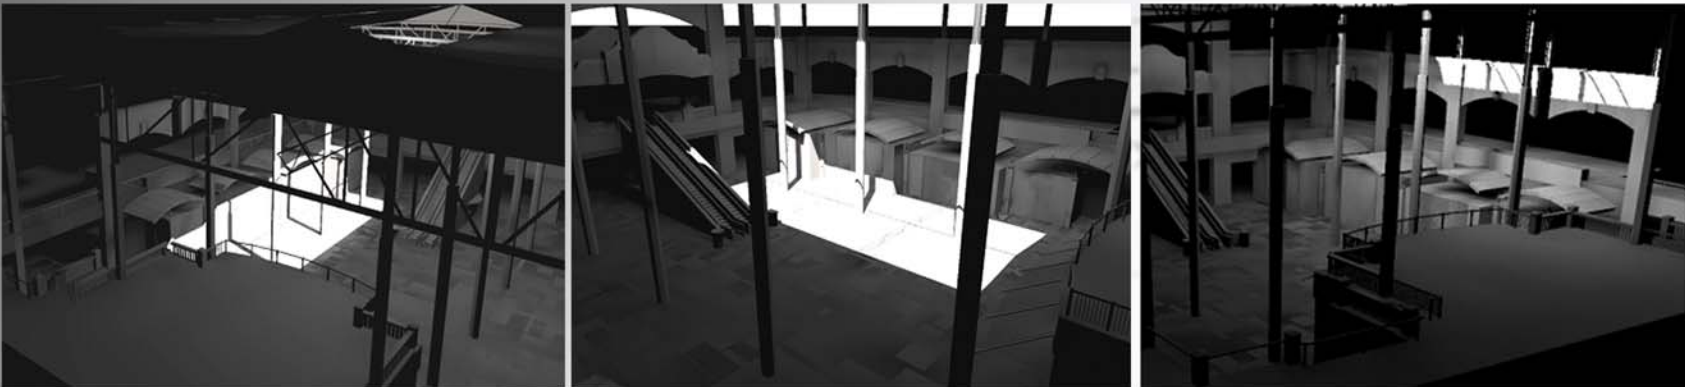

March 21- 10 AM, 2 PM, 6 PM

December 21- 10 AM, 2 PM, 4 PM

June 21- 10 AM, 2 PM, 6 PM

2006 Howard Brandston Competition
Daylighting Study
By Kate Feato and Angela Nudy

CONCERNED

2006 Howard Brandston Competition
By Kate Feato and Angela Nudy