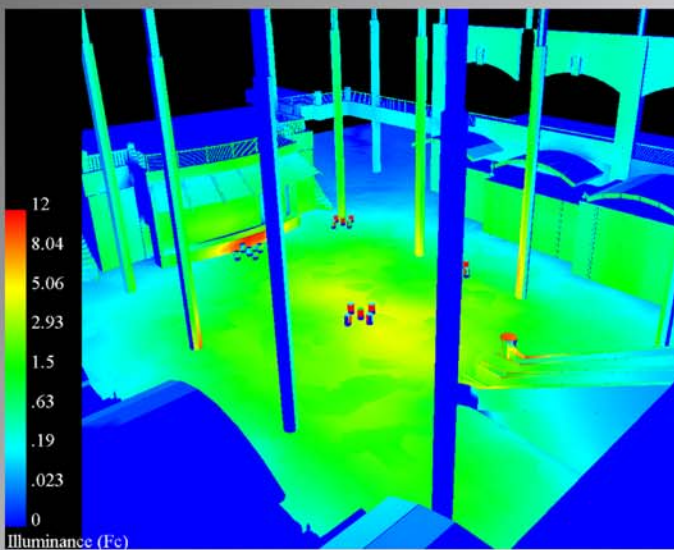

March 21- 10 AM, 2 PM, 6 PM

December 21- 10 AM, 2 PM, 4 PM

June 21- 10 AM, 2 PM, 6 PM

2006 Howard Brandston Competition
Daylighting Study
By Kate Feato and Angela Nudy

CONCERNED

2006 Howard Brandston Competition
By Kate Feato and Angela Nudy