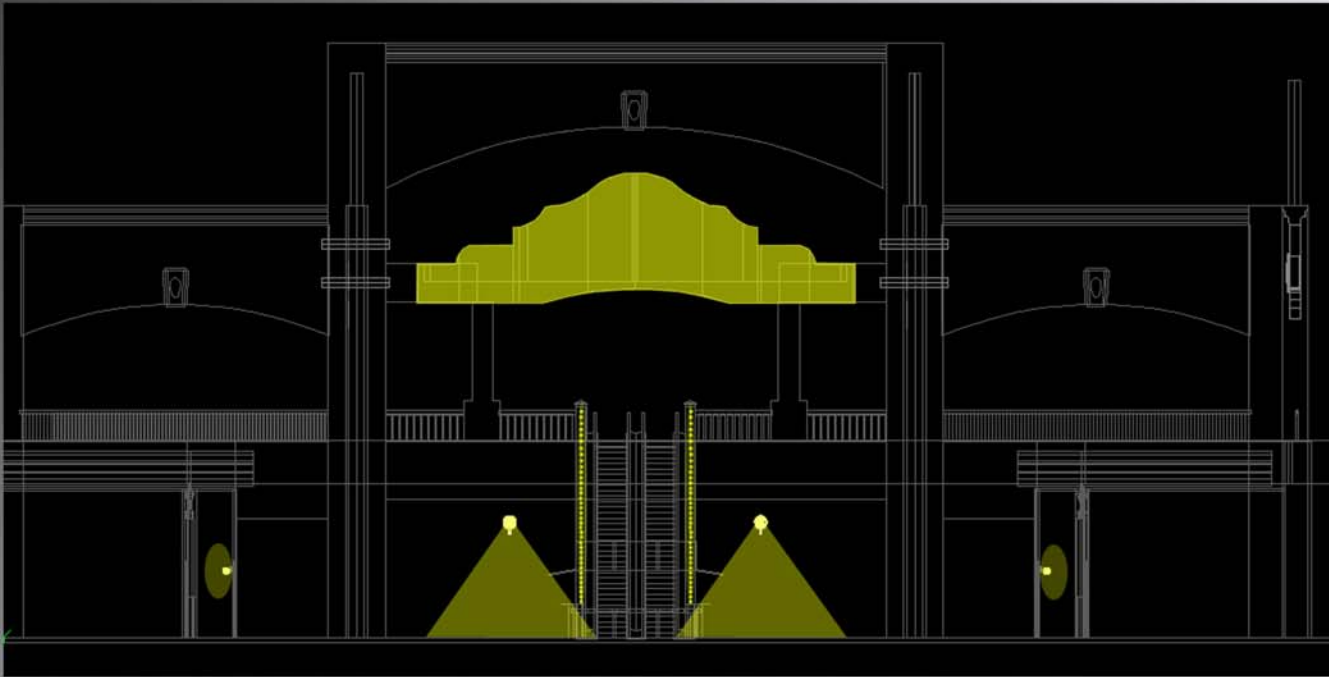

March 21- 10 AM, 2 PM, 6 PM

December 21- 10 AM, 2 PM, 4 PM

June 21- 10 AM, 2 PM, 6 PM

2006 Howard Brandston Competition
Daylighting Study
By Kate Feato and Angela Nudy

CONCERNED

2006 Howard Brandston Competition
By Kate Feato and Angela Nudy