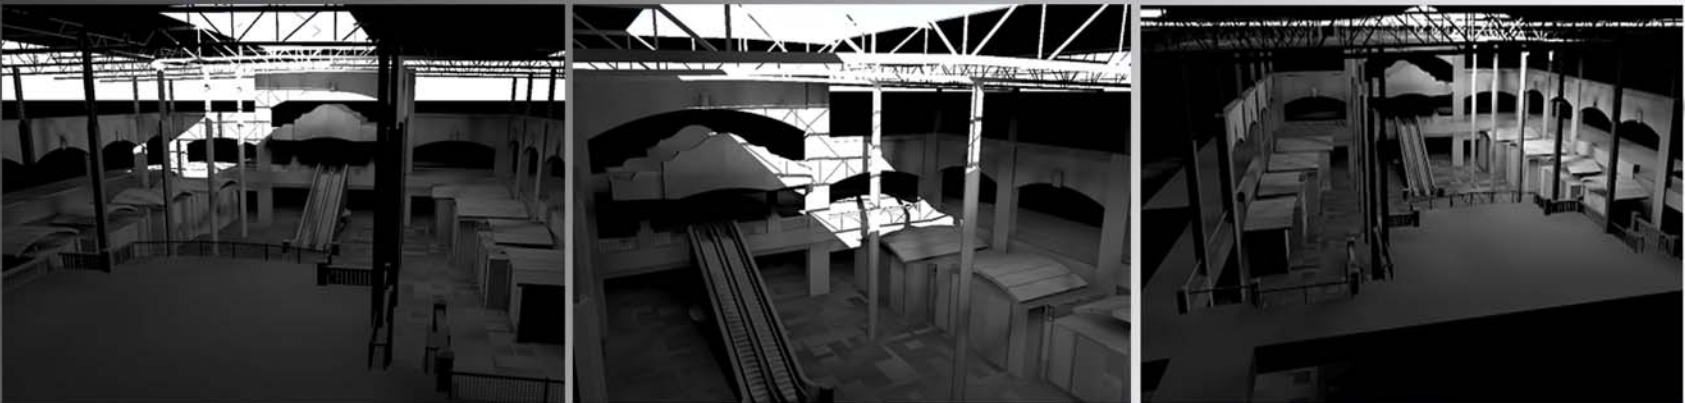

March 21- 10 AM, 2 PM, 6 PM

December 21- 10 AM, 2 PM, 4 PM

June 21- 10 AM, 2 PM, 6 PM

2006 Howard Brandston Competition
Daylighting Study
By Kate Feato and Angela Nudy

CONCERNED

2006 Howard Brandston Competition
By Kate Feato and Angela Nudy