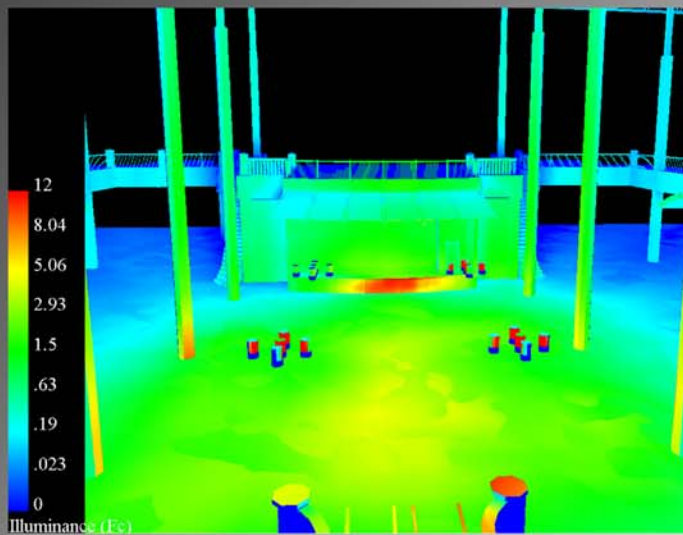

March 21- 10 AM, 2 PM, 6 PM

December 21- 10 AM, 2 PM, 4 PM

June 21- 10 AM, 2 PM, 6 PM

2006 Howard Brandston Competition
Daylighting Study
By Kate Feato and Angela Nudy

CONCERNED

2006 Howard Brandston Competition
By Kate Feato and Angela Nudy